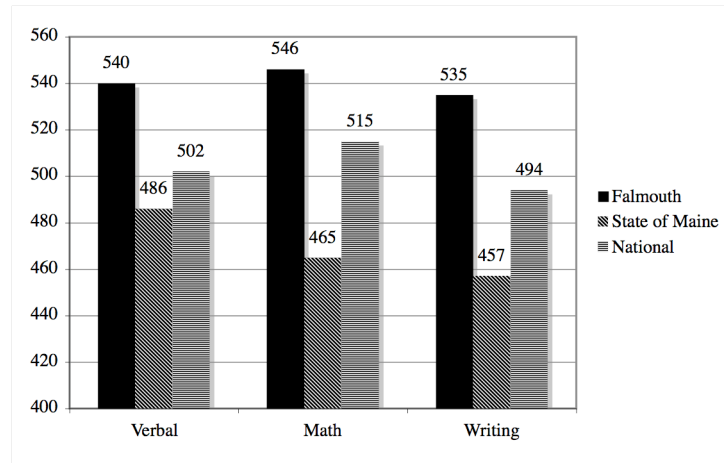

CURRICULUM

In addition to a full array of challenging college-preparatory (CP) and honors-level (H) courses, Falmouth High School offers a number of Advanced Placement (AP) and college-level courses. The Class of 2008 has had eleven AP courses available to them:

AP Biology	AP English Literature & Composition	AP United States History
AP Calculus AB	AP European History	AP Psychology
AP Chemistry	AP Government & Politics: Comparative	AP Statistics
AP English Language & Composition	AP Government & Politics: United States	

Additional advanced courses include English IV Honors / English IV SUPA (Syracuse University Project Advance - taught at the college freshman level), French V Honors, and Spanish V Honors.

POST-SECONDARY PLANS

	<i>Four Year College</i>	<i>Two Year College</i>	<i>Postgraduate Program</i>	<i>Work/Travel/Other</i>
Class of 2007	82%	9%	2%	7%
Class of 2006	81%	4%	1%	14%
Class of 2005	83%	7%	3%	7%

CLASS OF 2008 SAT AVERAGE COMPARED WITH STATE & NATIONAL AVERAGES

	<i>Verbal</i>	<i>Math</i>	<i>Writing</i>
Falmouth	540	546	535
State of Maine	486	465	457
National	502	515	494