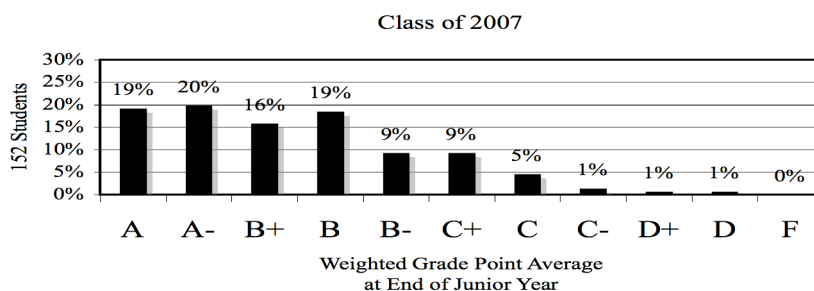

GRADE POINT AVERAGE

Grade Point Average is determined by averaging grades for all subjects for which a full credit (full year courses) or a half credit (semester long courses) is awarded. Honors and Advanced Placement courses are weighted in the calculation of the GPA only: they receive an additional .04 point on the final average, which only appears in the weighted GPA, not in the course grade. The highest possible weighted average is 104.

GRADING

A 96-100   A- 93-95   B+ 90-92   B 87-89   B- 85-86   C+ 82-84   C 79-81   C- 77-78   D+ 75-76   D 72-74   D- 70-71   F Below 70

Falmouth High School does not report rank in class for its students.

COLLEGE ACCEPTANCES – CLASS OF 2007